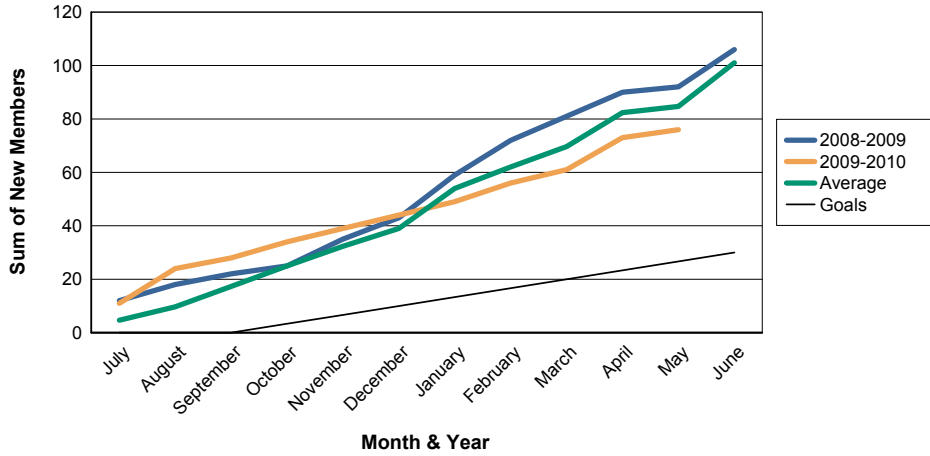

For District 108TA3

Sum of Charter Members/ Month & Year

For District 108TA3

3 Year Comparisons for GMT Constitutional Area 4

By GMT District

As of May 2010

Sum of New Members/ Month & Year

For District 108TA3

Sum of Dropped Members/ Month & Year

For District 108TA3

Sum of Net Members/ Month & Year

For District 108TA3