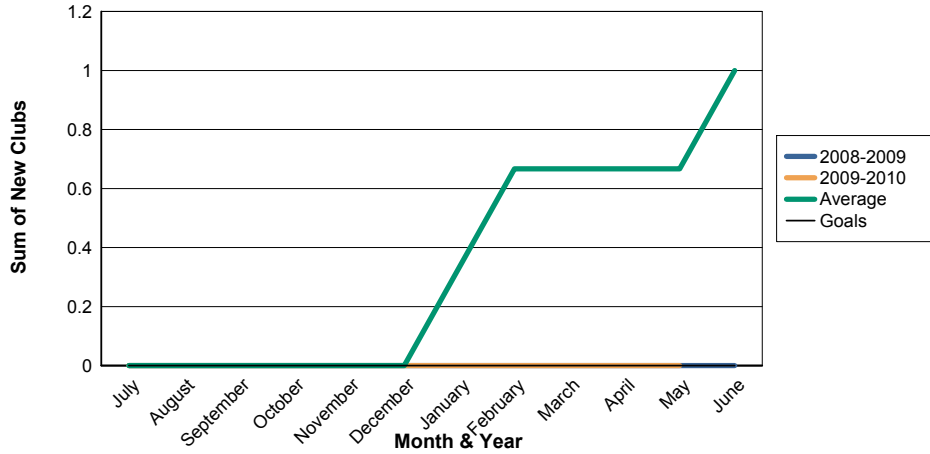

3 Year Comparisons for GMT Constitutional Area 4

By GMT District

As of May 2010

Sum of New Clubs/ Month & Year

For District 108TA3

Sum of Dropped Clubs/ Month & Year

For District 108TA3

Sum of Net Clubs/ Month & Year