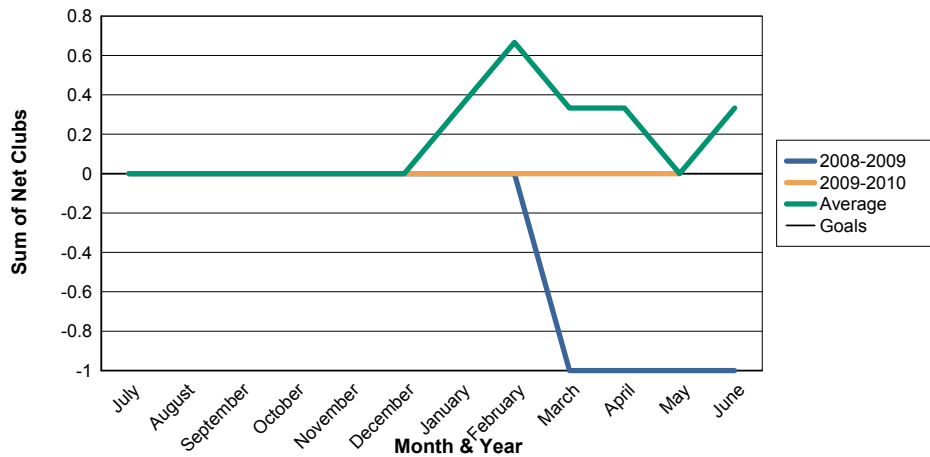

Sum of Net Clubs/ Month & Year

For District 108TA3