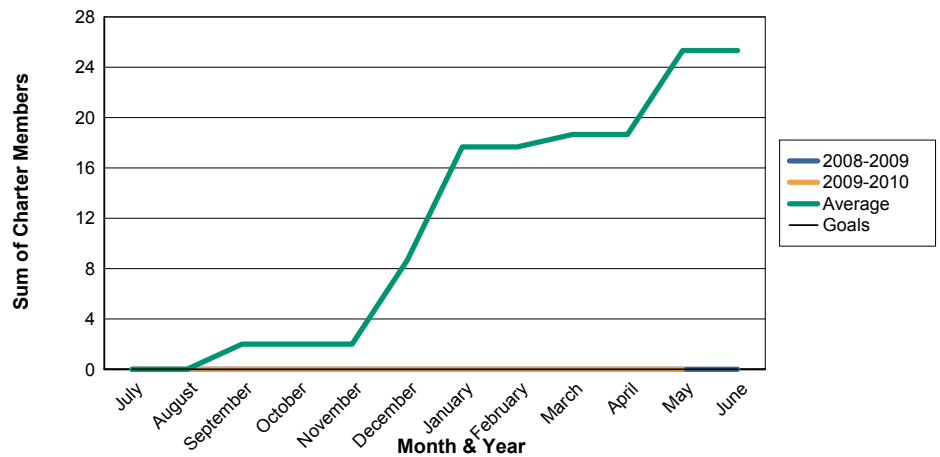

Sum of Charter Members/ Month & Year

For District 108TA3