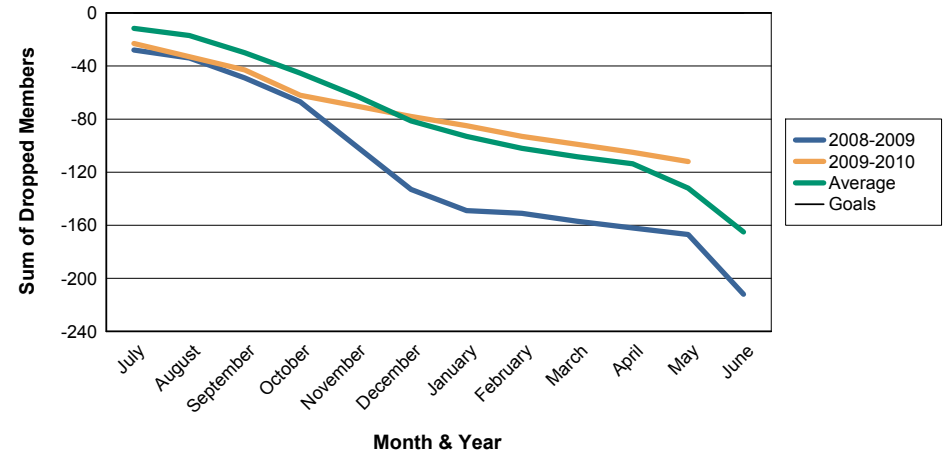

For District 108TA3

Sum of Charter Members/ Month & Year

For District 108TA3

3 Year Comparisons for GMT Constitutional Area 4

By GMT District

As of May 2010

Sum of New Members/ Month & Year

For District 108TA3

Sum of Dropped Members/ Month & Year

For District 108TA3

Sum of Net Members/ Month & Year

For District 108TA3