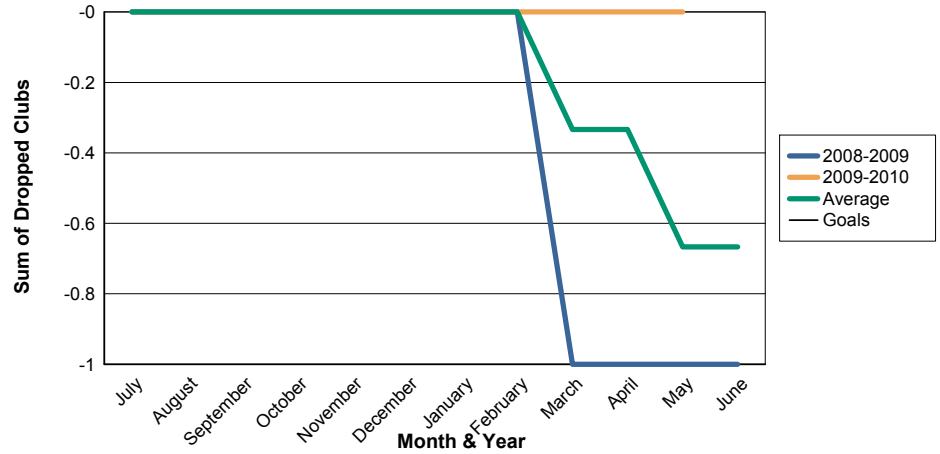

3 Year Comparisons for GMT Constitutional Area 4

By GMT District

As of May 2010

Sum of New Clubs/ Month & Year

For District 108TA3

Sum of Dropped Clubs/ Month & Year

For District 108TA3

Sum of Net Clubs/ Month & Year